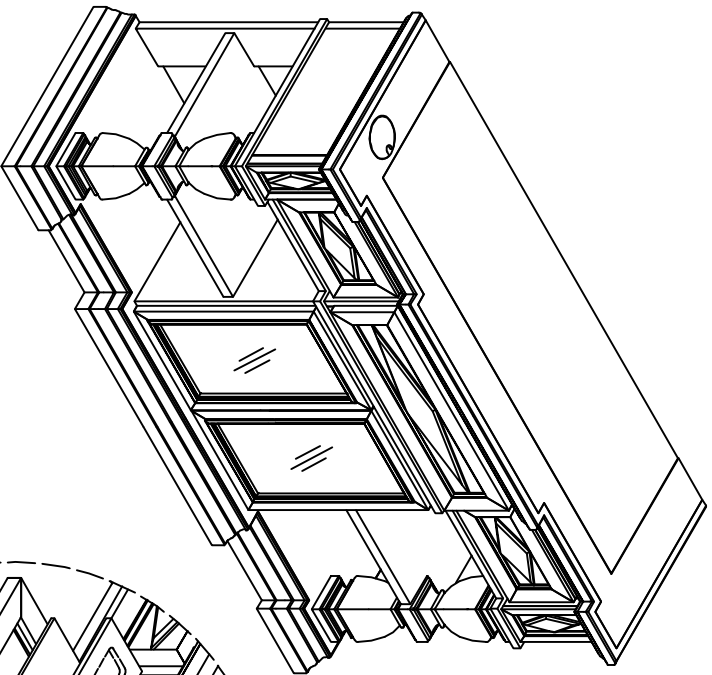

## VAL#860i Valencia Designer Console

HARDWARE LIST

A		4PCS
B		1PC
C		1PC
D		4PCS

The wood drawer front and the speaker grill are interchangeable.