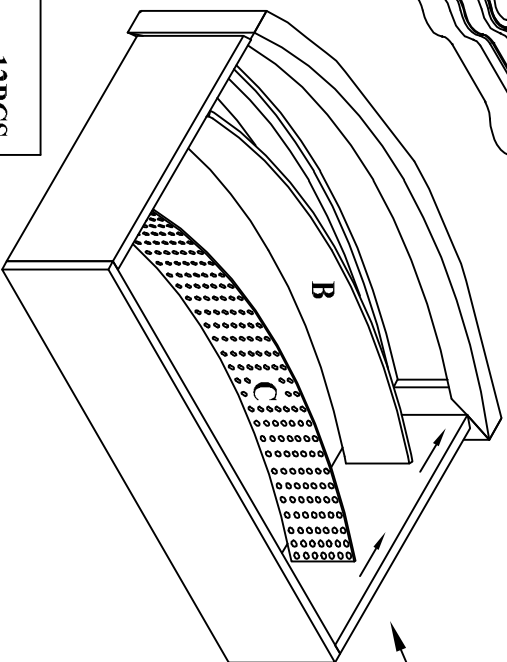

Assembly Instructions

SAN#860i San Simeon Designer Console

HARDWARE LIST

A		12PCS
B		1PC
C		1PC
D		4PCS

The wood drawer front and the speaker grill are interchangeable.