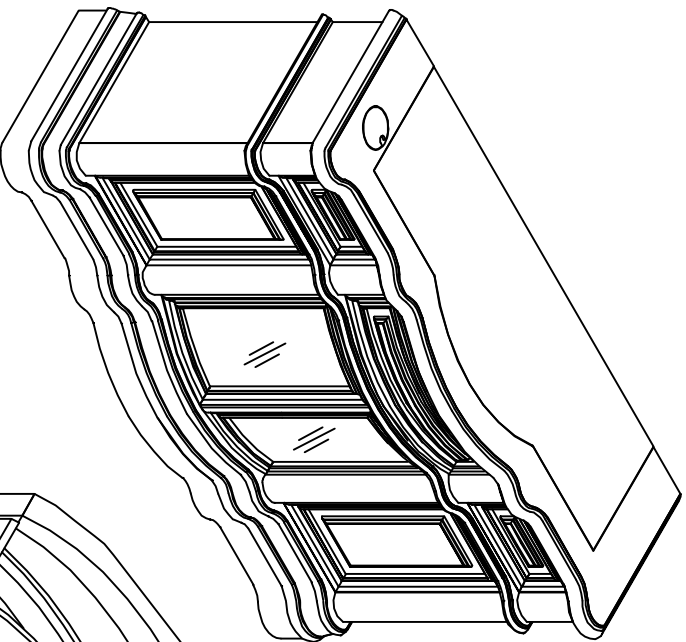

Assembly Instructions

SAN#860i San Simeon Designer Console

HARDWARE LIST

A		12PCS
B		1PC
C		1PC
D		4PCS

The wood drawer front and the speaker grill are interchangeable.